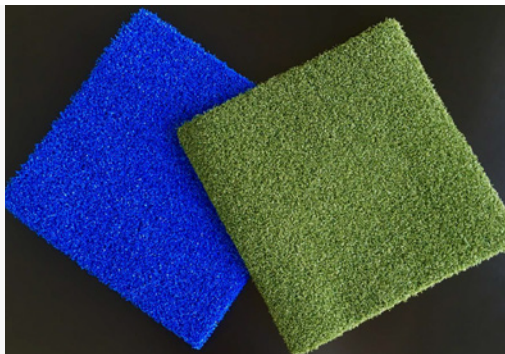

3bpadel.com

B^B Padel

Our X5 Carpet

OUR X5 CARPET

Technical features

Starting from € 4.143

Made from textured monofilament polyethylene, available in various colors.

Provides game uniformity, comfort, and softness.

Greater shock absorption thanks to dimensional memory.

Enhanced durability over time due to texturing.

Fiber weight: 1300 g/m²

Stitches: 48,500/m²

LINES: 5 cm, already woven into the surface

ROLL COMPOSITION:

- 2 rolls of 5m x 14m
- 1 roll of 3m x 20m

OUR X5 CARPET

First presented at the Padel Best Expo 2024 in Monte Carlo, Monaco, France.

X5 CARPET CERTIFICATION

PREMIUM PADEL

10+2 mm

Color	Blue or green
Use	Padel
Roll size	5 x 14 (x2), 3 x 20
Composition	Polyethylene
Type monofilament	Textured Monofilament
Height	10+2 mm
Frame	3/16
Stitches per m ²	48.500
Dtex	8.800
Fiber weight	1.300 G/Mq
Total weight	2650 G/Mq
Drainage	32,5 Litres / Minute /Mq
Support	Latex backing
Sand infill	8-10 Kg/M ²
Tracing	Marking of play lines of 5 cm with the same material in white
Fire reaction	EN 13501 Dfl-s1
Safety	Safety without bacteria (ASTM G 21:2013) and non-toxic (EN 71-3)
Uv stability	Scale > 3 (One-EN 20105-A02)