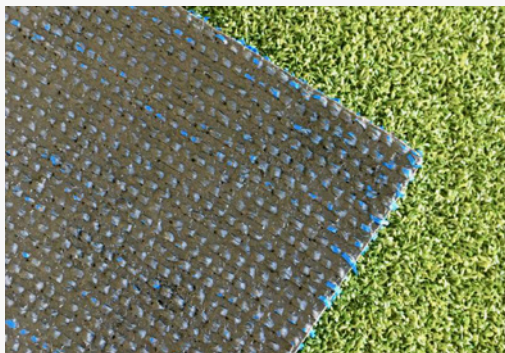

3bpadel.com

B^B Padel

Our X5 Carpet

OUR X5 CARPET

Technical features

Starting from € 4.143

Made from textured monofilament polyethylene, available in various colors.

Provides game uniformity, comfort, and softness.

Greater shock absorption thanks to dimensional memory.

Enhanced durability over time due to texturing.

Fiber weight: 1300 g/m²

Stitches: 48,500/m²

LINES: 5 cm, already woven into the surface

ROLL COMPOSITION:

- 2 rolls of 5m x 14m
- 1 roll of 3m x 20m

OUR X5 CARPET

First presented at the Padel Best Expo 2024 in Monte Carlo, Monaco, France.

X5 CARPET CERTIFICATION

PREMIUM PADEL

10+2 mm

Color	Blue or green
Use	Padel
Roll size	5 x 14 (x2), 3 x 20
Composition	Polyethylene
Type monofilament	Textured Monofilament
Height	10+2 mm
Frame	3/16
Stitches per m ²	48.500
Dtex	8.800
Fiber weight	1.300 G/Mq
Total weight	2650 G/Mq
Drainage	32,5 Litres / Minute /Mq
Support	Latex backing
Sand infill	8-10 Kg/M ²
Tracing	Marking of play lines of 5 cm with the same material in white
Fire reaction	EN 13501 Dfl-s1
Safety	Safety without bacteria (ASTM G 21:2013) and non-toxic (EN 71-3)
Uv stability	Scale > 3 (One-EN 20105-A02)